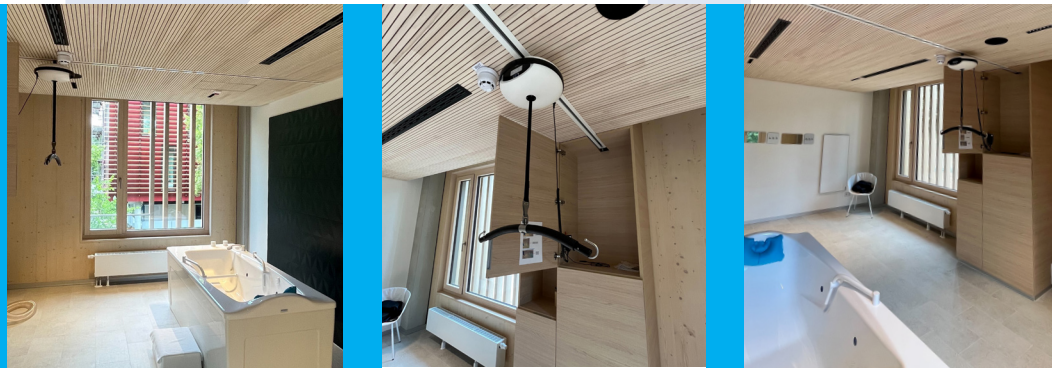

CUSTOMER CASE STORY THERAPY AND SPA CENTER IN BAD BRAMBACH (GERMANY)

15 Luna ceiling hoists and embedded tracks

Delivered and installed by WinnCare's official
distribution partner in Germany,
SLK Medical GmbH

PHOTO: Sächsische Staatsbäder GmbH

PHOTOS: SLK Medical GmbH

Making sure accessibility and aesthetics go hand-in-hand

In our business, no two jobs are ever alike, but this one stands somewhat out compared to the typical installations we and our distributors have in the order book.

For centuries people from across Europe have visited the German spa and therapy centers, including Bad Brambach, located in southern Saxony.

In Bad Brambach, which is known for its thermal springs, you can visit the newly built therapy center, owned by the state of Saxony. Here, arthritis patients and people with skin diseases can enjoy the pain-relieving springs.

Access for people with disabilities and aesthetics were highly prioritized in the new wellness center, and WinnCare's Luna ceiling hoists and tracks were the perfect choice for these unique buildings.