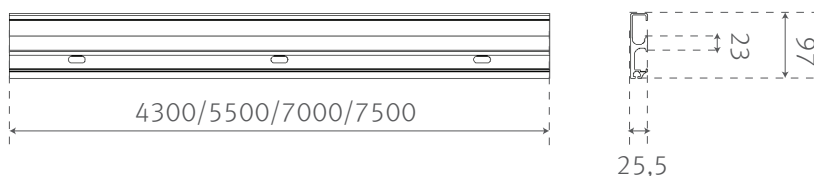

Version	Item-number
E-track 4,3m	016-01028
E-track 5,5m	016-01029
E-track 7m	016-01027
E-track 7,5m	016-01026

TECHNICAL SPECIFICATION

Load on profile	200kg and 275kg
Measurements of profile	25,5 mm x 97 mm
Weight	2,0 kg/m
Mounting examples	Plasterboard, wood, concrete, brick
Colour	White powder coating