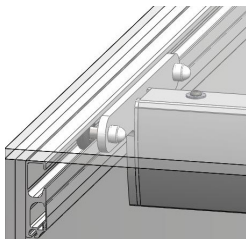

An additional feature is E-Track's profile on the underside, a practical feature for hanging light pictures or other wall decorations, removing the need to make holes in the wall.

An aluminum cover plate locks onto the lower fixing channel concealing unsightly electrical cables and screws. And if a room has E-Track installed but is not being used for overhead lifting, then a second cover plate can be clicked into the upper channel transforming E-Track it into a flat, fully closed wall panel.

Key standard functions

Can be mounted on almost any type of wall construction

Accessories

A range of accessories are available for E-track such as brackets for hanging pictures etc.

A range of brackets for different installation purposes.

Unique telescopic cart to compensate for varying wall widths.

Quick and easy to install. Saves time and reduces costs.

Discreet thin profile.

The profile has an extra track underneath, which can be used to hang pictures, book shelves or other wall decorations.